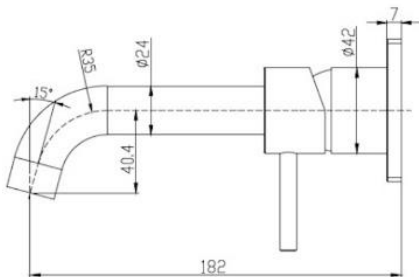

Warranty:

15 years warranty for replacement product
1 year warranty for parts and labour

15 SUMMER
YEAR
WARRANTY

W
WaterMark

Certified Product
Australian
Standard