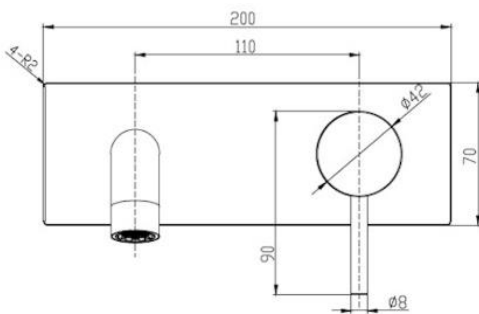

Warranty:

15 years warranty for replacement product
1 year warranty for parts and labour

15 SUMMER
YEAR
WARRANTY

W
WaterMark

Certified Product
Australian
Standard