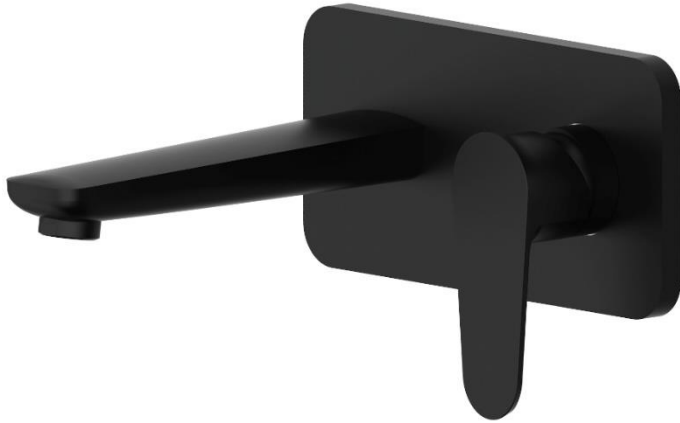

# MIA Bath/Basin Mixer WMH148055DH

### Product information

Don't get lost in the dark! The Mia series' matte black finish gives off an exquisite and sophisticated aura that is bound to perfectly compliment any contemporary designs.

### Available finishes:

Matte Black

### Specifications:

Product Code: WMH148055DH Black

WELS: 5 Star – 6 Litres/mins

Materials: Brass

Temperature: Max 80°C

Pressure: Max 500 Kpa

Connections: 1/2 " BSP Female