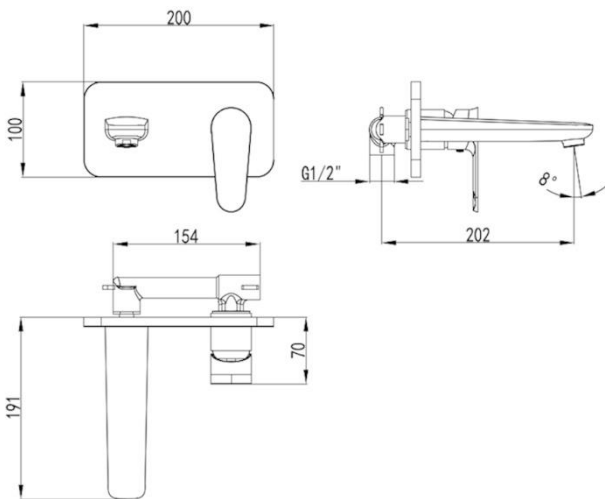

Warranty:

15 years warranty for replacement product

1 year warranty for parts and labour

15 SUMMER
YEAR
WARRANTY