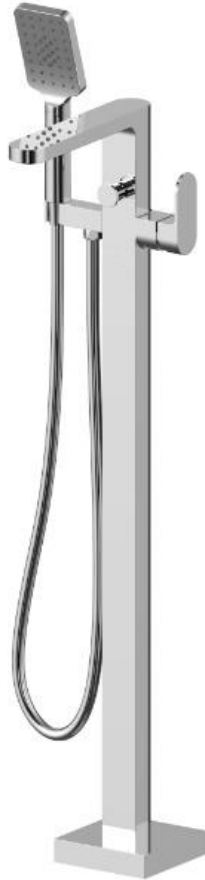

PRINCESS Floor Mounted Bath Mixer TZ20337C-3395A-H2A155

Product information

Live an aristocrat life with this sophisticated Princess series of mixers and shower. Stunning, sleek lines with durable chrome finish gives a modern feel. Australian designed and engineered.

Available finishes:

Chrome

Specifications:

Product Code: TZ20337C-3395A-H2A155 Chrome

WELS: 3 Star – 9 Litres/mins

Materials: Brass

Temperature: Max 80°C

Pressure: Max 500 Kpa

Connections: 1/2 " BSP Female

Warranty:

7 years warranty for replacement product

1 year warranty for parts and labour