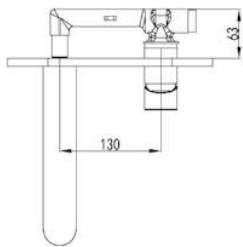

15 SUMMER
YEAR
WARRANTY