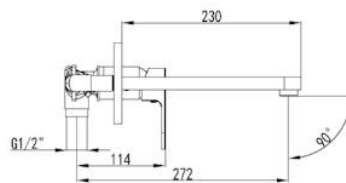

15 SUMMER
YEAR
WARRANTY