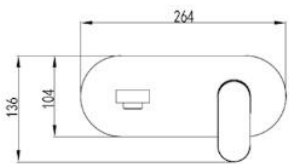

PRINCESS Bath/Basin Mixer TZ14337C

Product information

Live an aristocrat life with this sophisticated Princess series of mixers and shower. Stunning, sleek lines with durable chrome finish gives a modern feel. Australian designed and engineered.

Available finishes:

Chrome

Specifications:

Product Code: TZ14337C Chrome
WELS: 5 Star – 5.5 Litres/mins
Materials: Brass
Temperature: Max 80°C
Pressure: Max 500 Kpa
Connections: 1/2 " BSP Female

Warranty:

15 years warranty for replacement product
1 year warranty for parts and labour

15 SUMMER
YEAR
WARRANTY