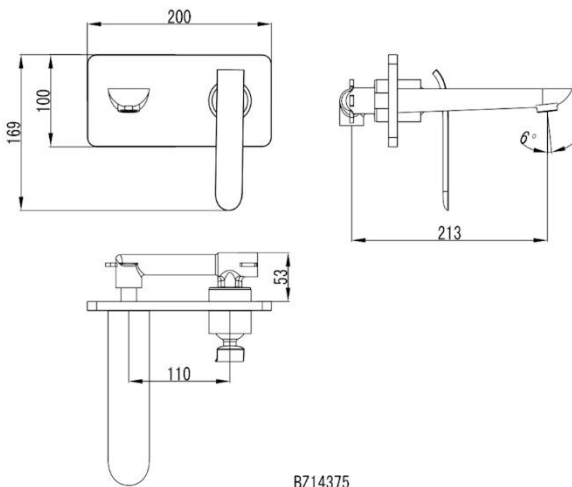

Warranty:

15 years warranty for replacement product
1 year warranty for parts and labour

BZ14375

15 SUMMER
YEAR
WARRANTY