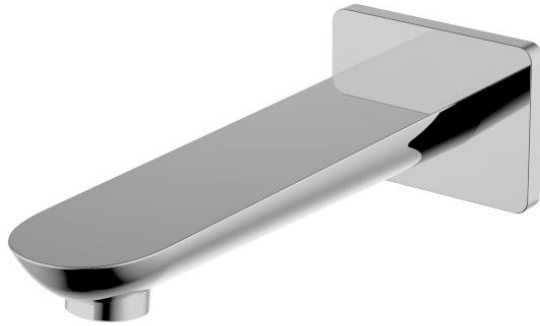

EVA Bath Spout 94M

Product information

Contemporary design with swivel aerator for easier and convenient water flow. Durable and elegant chrome finish that is perfect for any modern style interior. 100% Pressure system tasted. Australian designed and engineered.

Available finishes:

Chrome

Specifications:

Product Code: 94M Chrome
94MJW Chrome and White

Materials: Brass

Temperature: Max 80°C

Pressure: Max 500 Kpa

Connections: 1/2 " BSP Female