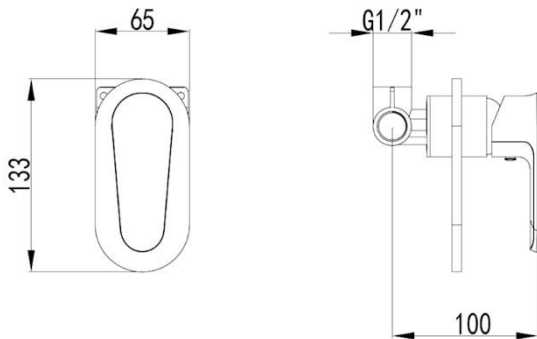

15 SUMMER
YEAR
WARRANTY