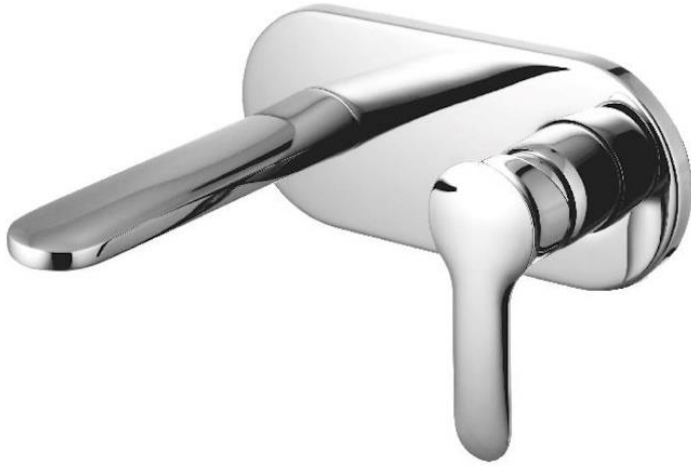

## STUART Bath/Basin Mixer HV14294C

### Product information

Inspired by the nature and the beauty of a dove, gives it a delicate touch to let your imagination fly. Smooth chrome finish curves for comfortable handling and a graceful look that fits flawlessly in every bathroom. Australian designed and engineered.

### Available finishes:

Chrome

### Specifications:

Product Code: HV14294C Chrome  
WELS: 4 Star – 7 Litres/mins  
Materials: Brass  
Temperature: Max 80°C  
Pressure: Max 500 Kpa  
Connections: 1/2 " BSP Female