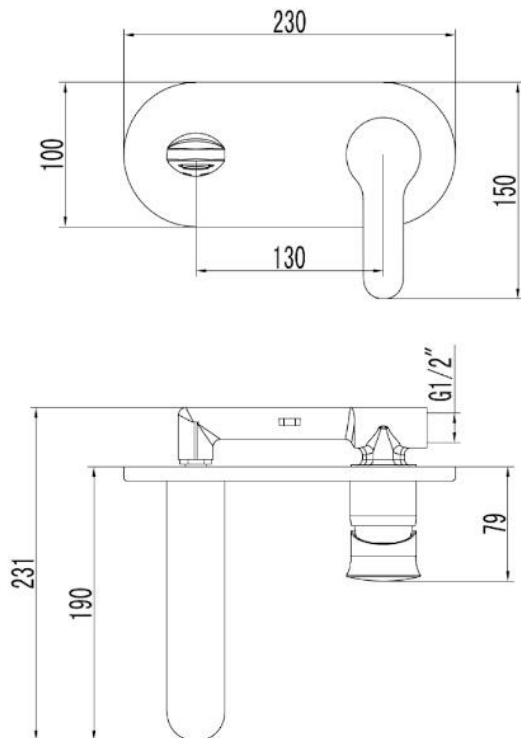

15 SUMMER
YEAR
WARRANTY