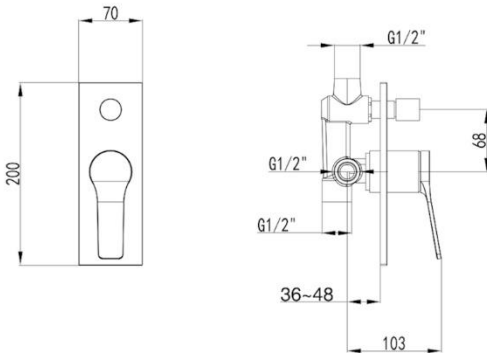

15 SUMMER
YEAR
WARRANTY