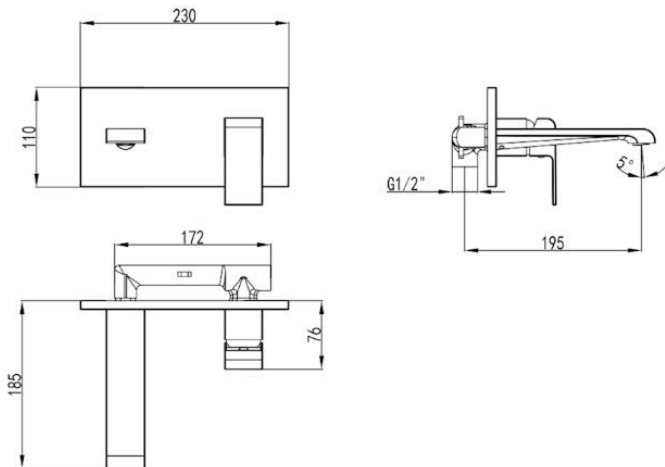

Available finishes:

Chrome

Specifications:

Product Code: WPT148077C Chrome

WELS: 5 Star – 5 Litres/mins

Materials: Brass

Temperature: Max 80°C

Pressure: Max 500 Kpa

Connections: 1/2 " BSP Female

Warranty:

15 years warranty for replacement product

1 year warranty for parts and labour

15 SUMMER
YEAR
WARRANTY