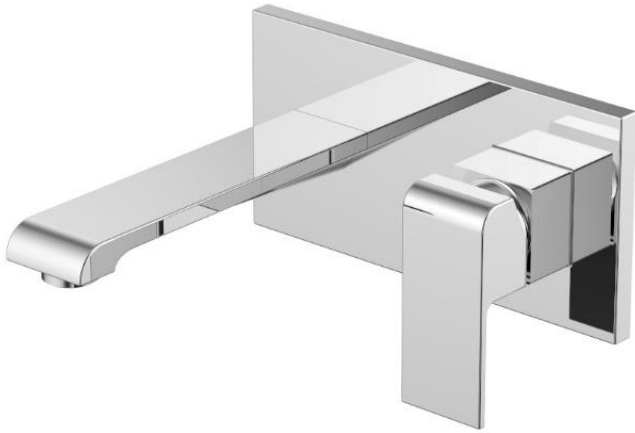

PRINCE Bath/Basin Mixer WPT148077C

Product information

No castle is complete without the Prince series of mixers. Embrace the classy and elegant vibes that extrude from its sharp rectangular styling. Australian designed and engineered.

Available finishes:

Chrome

Specifications:

Product Code: WPT148077C Chrome

WELS: 5 Star – 5 Litres/mins

Materials: Brass

Temperature: Max 80°C

Pressure: Max 500 Kpa