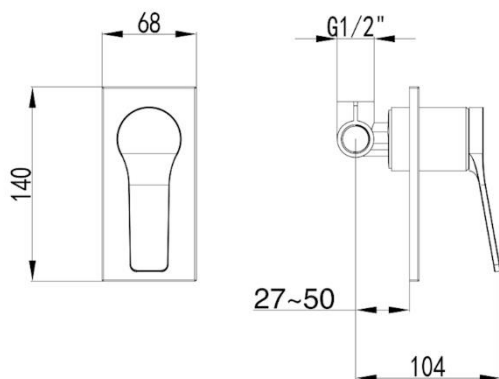

15 SUMMER
YEAR
WARRANTY