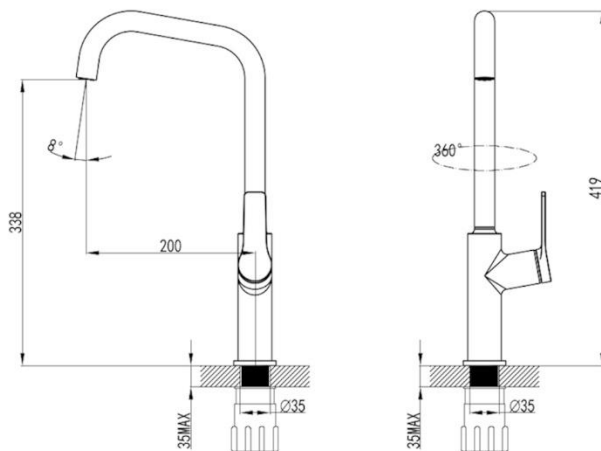

DORA Tall Basin Mixer WNW568073JDH

Product information

Explore the unknown with the Dora series. It's signature 2 tone finish creates a mystical yet alluring design that is sure to captivate your attention.

Available finishes:

Chrome
Brushed Bronze

Specifications:

Product Code: WNW568073JDH Chrome
WNW568073NN Brushed Bronze

WELS: 5 Star – 5 Litres/mins

Materials: Brass

Temperature: Max 80°C

Pressure: Max 500 Kpa

Connections: 1/2 " BSP Female

Warranty:

7 years warranty for replacement product
1 year warranty for parts and labour

WNW568073