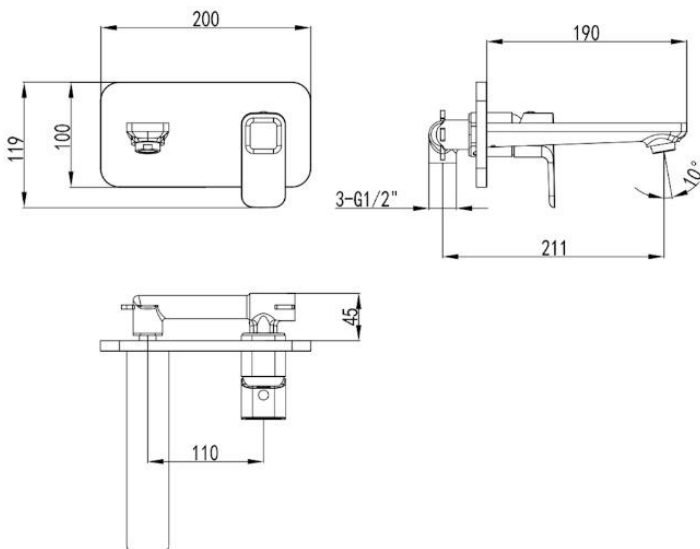

PANDORA Bath/Basin Mixer WEQ14398

Product information

Pandora range of mixers and taps are designed with both aesthetics and convenience in mind. Its beautifully crafted box form gives justice to its name. A perfect addition to your stylish yet minimal bathrooms. Australian designed and engineered

Available finishes:

Chrome

Specifications:

Product Code: WEQ14398 Chrome
WELS: 5 Star – 5 Litres/mins
Materials: Brass
Temperature: Max 80°C
Pressure: Max 500 Kpa
Connections: 1/2 " BSP Female

Warranty:

15 years warranty for replacement product
1 year warranty for parts and labour