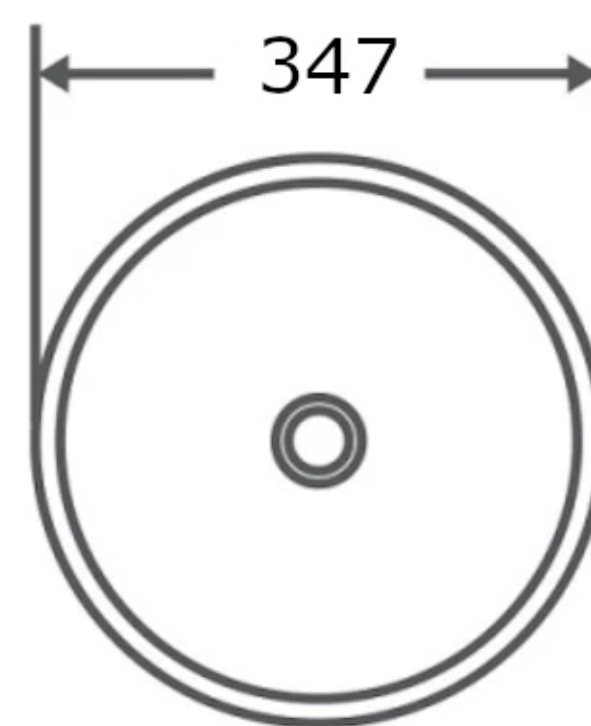

Stainless Steel Countertop Basin 347mm

LUX-SSB-347

Available finishes

Gunmetal
Copper

Product Features

Designed in Radius 5
Promotes easy cleaning
SUS304 Stainless Steel

Embossed
Epoxy Resin
Epoxy Coating Underneath
Template