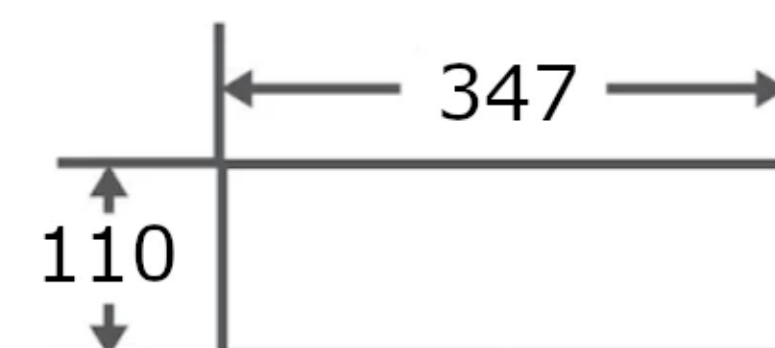

Stainless Steel Countertop Basin 347mm

LUX-SSB-347

Available finishes

Gunmetal
Copper

Product Features

Designed in Radius 5
Promotes easy cleaning
SUS304 Stainless Steel

Embossed
Epoxy Resin
Epoxy Coating Underneath
Template