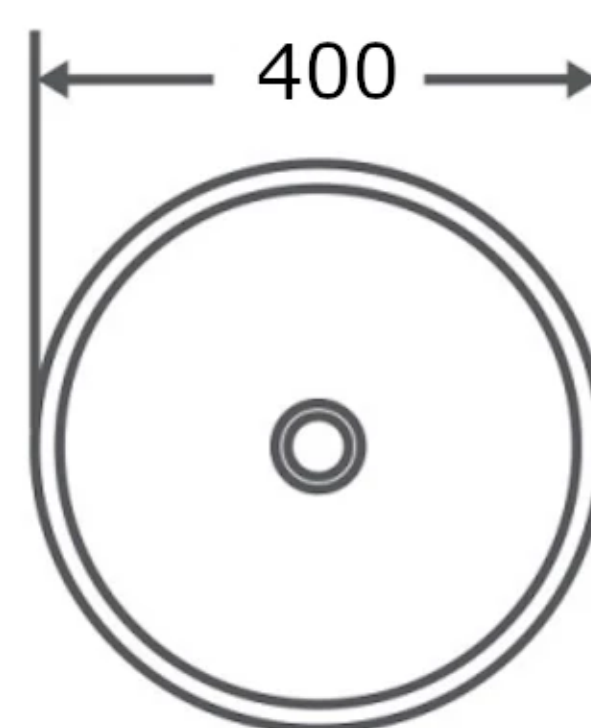

Stainless Steel Countertop Basin 400mm

LUX-SSB-400

Available finishes

Gunmetal
Copper

Product Features

Designed in Radius 5
Promotes easy cleaning
SUS304 Stainless Steel