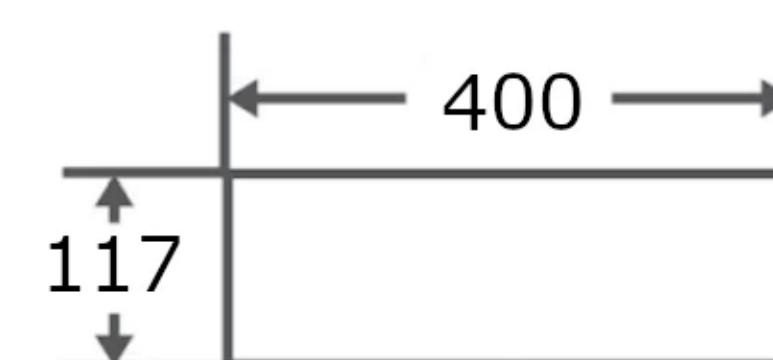

Stainless Steel Countertop Basin 400mm

LUX-SSB-400

Available finishes

Gunmetal
Copper

Product Features

Designed in Radius 5
Promotes easy cleaning
SUS304 Stainless Steel