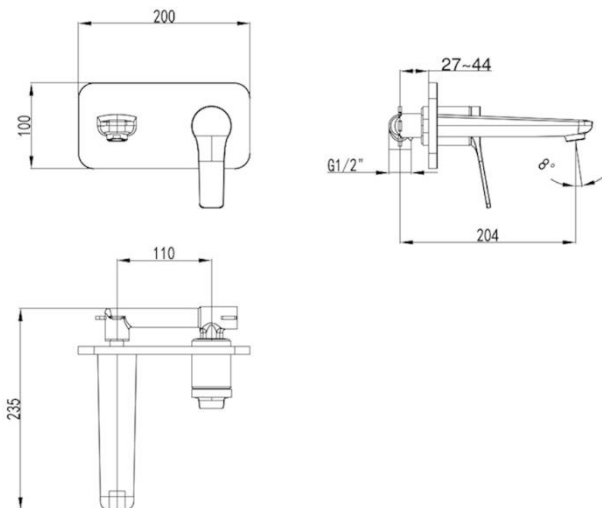

15 SUMMER
YEAR
WARRANTY