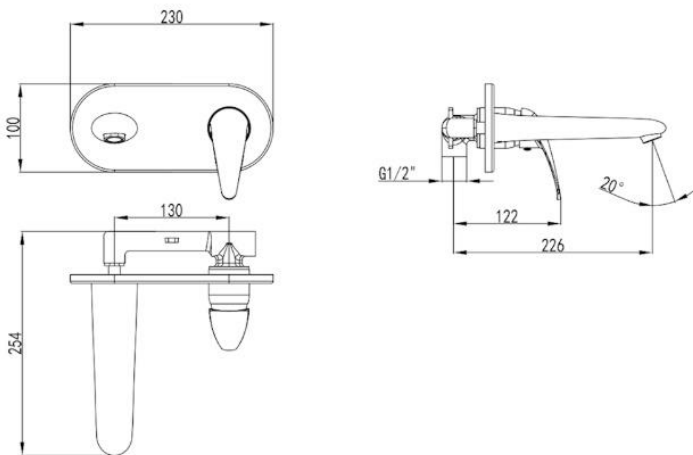

PRIMA Bath/Basin Mixer H149009C

Product information

The Prima series features tap wear that is both simplistic and functional to its core. Its classic styling allows for easy yet delicate use. Australian designed and engineered

Available finishes:

Chrome

Specifications:

Product Code: H149009C Chrome
WELS: 5 Star – 5 Litres/mins
Materials: Brass
Temperature: Max 80°C
Pressure: Max 500 Kpa
Connections: 1/2 " BSP Female

Warranty:

15 years warranty for replacement product
1 year warranty for parts and labour