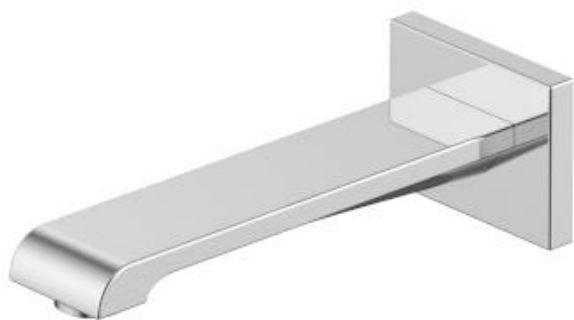

## PRINCE Bath Spout 94J

### Product information

Designed with an aerator for easier and convenient water flow, the Luke series combines practicality and aesthetics into one as it modernises the atmosphere of your bathroom. Australian designed and engineered.

### Available finishes:

Chrome

### Specifications:

Product Code: 94J Chrome

Materials: Brass

Temperature: Max 80°C

Pressure: Max 500 Kpa

Connections: 1/2 " BSP Female