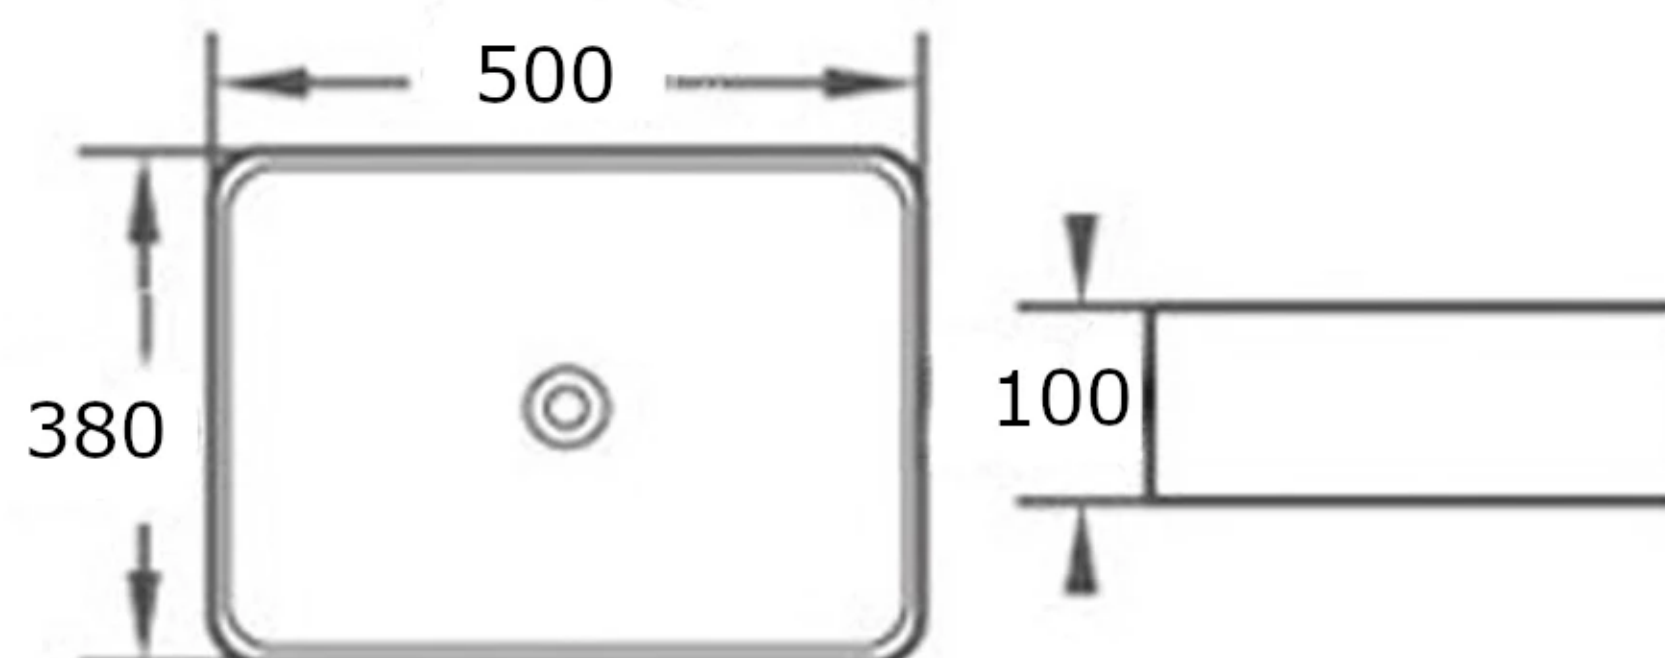

## Stainless Steel Countertop Basin 500mm

LUX-SSB-503

### Product Features

Designed in Radius 5  
Promotes easy cleaning  
SUS304 Stainless Steel

Depth	Width	Depth