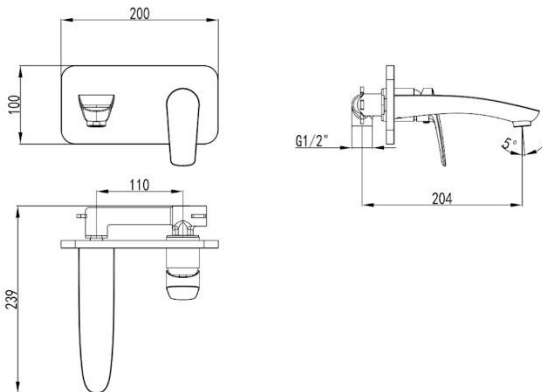

Available finishes:

Chrome

Specifications:

Product Code: WNG148041 Chrome

WELS: 5 Star – 5 Litres/mins

Materials: Brass

Temperature: Max 80°C

Pressure: Max 500 Kpa

Connections: 1/2 " BSP Female

Warranty:

15 years warranty for replacement product

1 year warranty for parts and labour

15 SUMMER
YEAR
WARRANTY